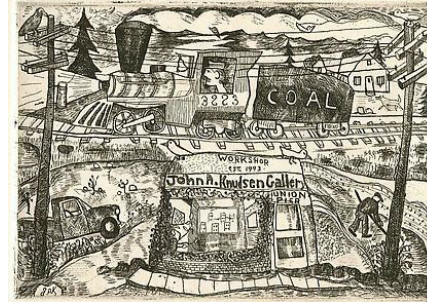

John Knudsen
Drypoint, 2003
Etching
7 x 8 in
1, 2, 4, 7/10, 1 AP
JAK450

John Knudsen
Sacred Hymn, 1973
Etching
12 x 9 in
5/5
JAK360

John Knudsen
Nevada, 1972
Etching
8 x 11 in
JAK359

John Knudsen
Christmas Card 2003, 2003
 Etching
 5 x 7 in
 JAK131