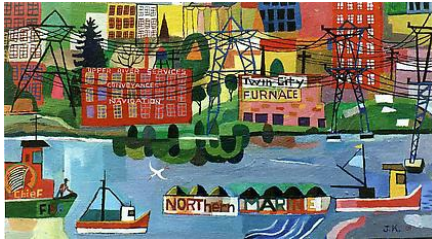

John Knudsen
Blood Red Sun, 1990
Oil Paint
18 x 23 in
JAK096

John Knudsen
Canal
Oil Paint
9 x 15 in
JAK078