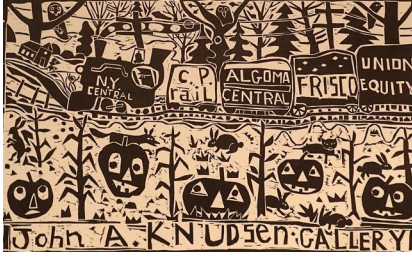

Old Quaker Church, Bluffton, IA., Woodcut, 10 x 14", E 1 edition, 1,2,3,5,9/10 2003 JAK851

Trucker's Breakfast, Woodcut, 8 x 20" E 2,4,5,7,8,9,10,12,15/15 1997 JAK551

Bear Tracks, Woodcut, 9 x 14", E 1,2,3,4,5,6,7,8,9/10 2007 JAK352

Winters Morning, Woodcut, 6 x 14", E proof, 1,4,6,7,8,10,12/12 1995 JAK431

Small Town Iowa, Woodcut, 6 x 12" E 1,3,4,6-9/10, 2/4 2nd state, 1 edition 1996 JAK342

Flat File 23
John A. Knudsen

Harvest Time, Woodcut, 7 x 11", E 1,2,3,4,5,6,8/8 2007 JAK449

Barney and Galien, Woodcut, 5 x 8" E 2/11 1998 JAK151

Woodland Owl, Woodcut, 5 x 11" E proof 2001 and 3/20 2002 JAK629

Flat File 23
John A. Knudsen

Pumpkin Patch, Woodcut, 7 x 12", E 2 editions, 1,2,3,5, 7,9-16/200 2003 JAK852