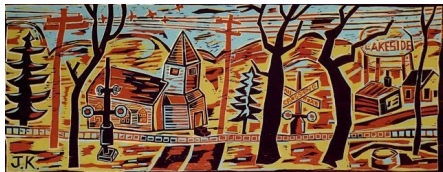

Michigan and Iowa Country Woodcuts

Diesels in Union Pier, Woodcut, 8 x 21", E 3,4,5,7,9,10/10 1994 JAK566

Methodist Church, Woodcut, 12 x 18", E 3,4,5,6-10/10, 1995 JAK849

Lakeside, Early Sprint, Woodcut, 8 x 20", E 1,3,6,7,9/12, 1995 JAK850

Bramble, Inspired by a Methodist Hymn Tune, Woodcut, 8 x 20", E 1-5/6 b/w editions, 2,4,6-9/10 color editions, 1995 JAK339

Freight Train, Woodcut, 8 x 24", E 2,8,13/13, circa 2000 JAK333

Flat File 23
John A. Knudsen

Old Quaker Church, Bluffton, IA., Woodcut, 10 x 14", E 1 edition, 1,2,3,5,9/10 2003 JAK851

Trucker's Breakfast, Woodcut, 8 x 20" E 2,4,5,7,8,9,10,12,15/15 1997 JAK551

Bear Tracks, Woodcut, 9 x 14", E 1,2,3,4,5,6,7,8,9/10 2007 JAK352