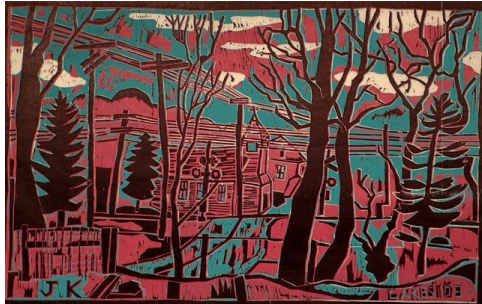

Michigan and Iowa Country Woodcuts

Diesels in Union Pier, Woodcut, 8 x 21", E 3,4,5,7,9,10/10 1994 JAK566

Methodist Church, Woodcut, 12 x 18", E 3,4,5,6-10/10, 1995 JAK849

Lakeside, Early Sprint, Woodcut, 8 x 20", E 1,3,6,7,9/12, 1995 JAK850

Bramble, Inspired by a Methodist Hymn Tune, Woodcut, 8 x 20", E 1-5/6 b/w editions, 2,4,6-9/10 color editions, 1995 JAK339

Freight Train, Woodcut, 8 x 24", E 2,8,13/13, circa 2000 JAK333

Flat File 23
John A. Knudsen

Old Quaker Church, Bluffton, IA., Woodcut, 10 x 14", E 1 edition, 1,2,3,5,9/10 2003 JAK851

Trucker's Breakfast, Woodcut, 8 x 20" E 2,4,5,7,8,9,10,12,15/15 1997 JAK551

Bear Tracks, Woodcut, 9 x 14", E 1,2,3,4,5,6,7,8,9/10 2007 JAK352