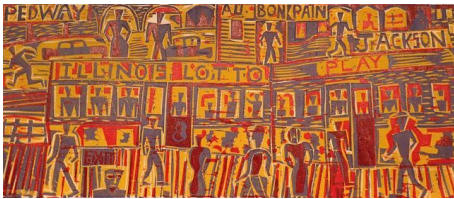

City Woodcuts

Windows Series (Adams), Woodcut, 9 x 22", E 3 editions 2000 JAK843

Windows Series (Eyes Optical), Woodcut, 9 x 21", E 3 editions 2000 JAK844

Windows Series (Pedway), Woodcut, 9 x 21", E 2 editions 2000 JAK462

Windows Series (Hotel Sheraton), Woodcut, 9 x 21" 2 editions 2000 JAK461

The Natives, Woodcut, 9 x 21", E 4-11/12 1 edition 2000 JAK845

Flat File 22
John A. Knudsen

Untitled (Bank One), Woodcut, 9 x 20", E 7 editions, 2 b/w editions JAK346