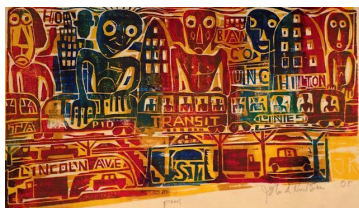

Flat File 22
John A. Knudsen

Tattoo Man, Woodcut, 10 x 15", E 1 b/w edition, 1,3-8,10/10 color JAK512

Uptown, Downtown, Woodcut, 6 x 24", E 1 b/w edition, 1,2,4,9,10/10, 1996 JAK555

Untitled (Sox), Woodcut, 12 x 20", E 8 editions, 1 b/w edition, 1/8 2003 JAK345