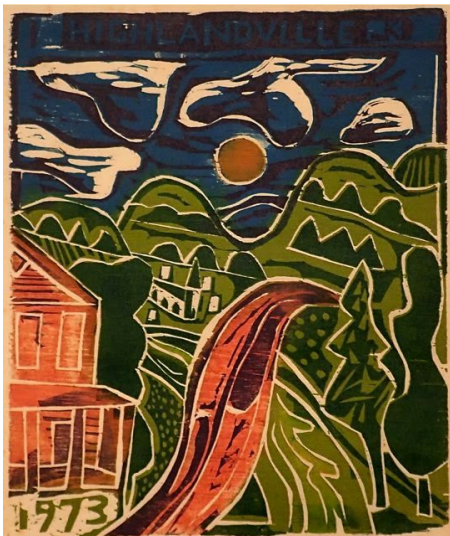

People, Places and Older Woodcuts

Self Portrait, Woodcut, 12 x 13", E 3 editions JAK627

Sanctus, Woodcut, 12 x 16", 1-4/5, 4/10/86, JAK285

Highlandville, Woodcut, 11 x 13", 5 editions 1973, JAK483

Flat File 25
John A. Knudsen

Head of Christ, Woodcut, 11 x 12", 2 b/w and
3 color editions 3.18.86 JAK337

Cows in a Meadow (pastoral), Woodcut, 10 x 12" E 1 edition 1973
JAK543

The Sea Wall, Woodcut, 10 x 18", E 1 edition 1964 JAK553

The Nativity, Woodcut, 16 x 22", 1958 JAK488